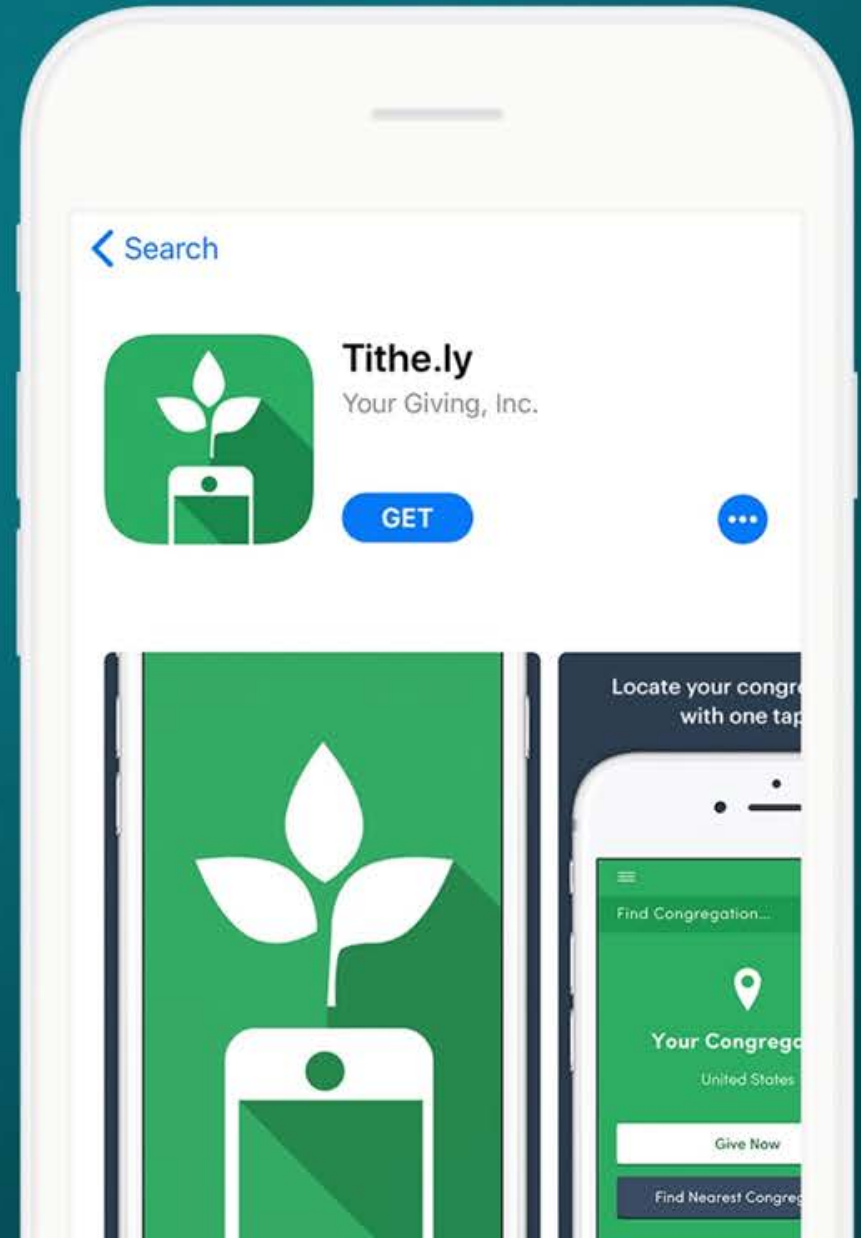

# Download the Tithe.ly App to Your Phone or Tablet

Search for “Tithe.ly” in the app store and install in less than 30 seconds.

← **Tithe.ly App**  
Setup account  
Select UUSG in  
“Find Church”

**Give:** →