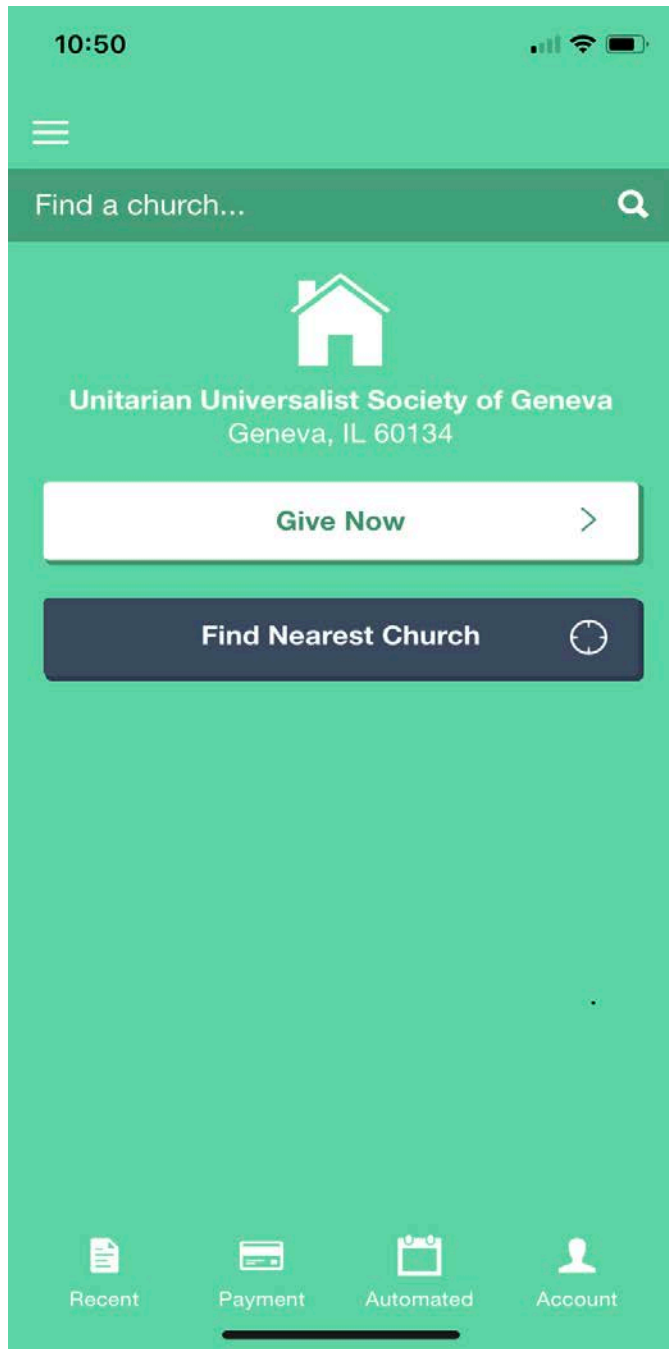

# Download the Tithe.ly App to Your Phone or Tablet

Search for “Tithe.ly” in the app store and install in less than 30 seconds.

← **Tithe.ly App**  
Setup account  
Select UUSG in  
“Find Church”

**Give:** →